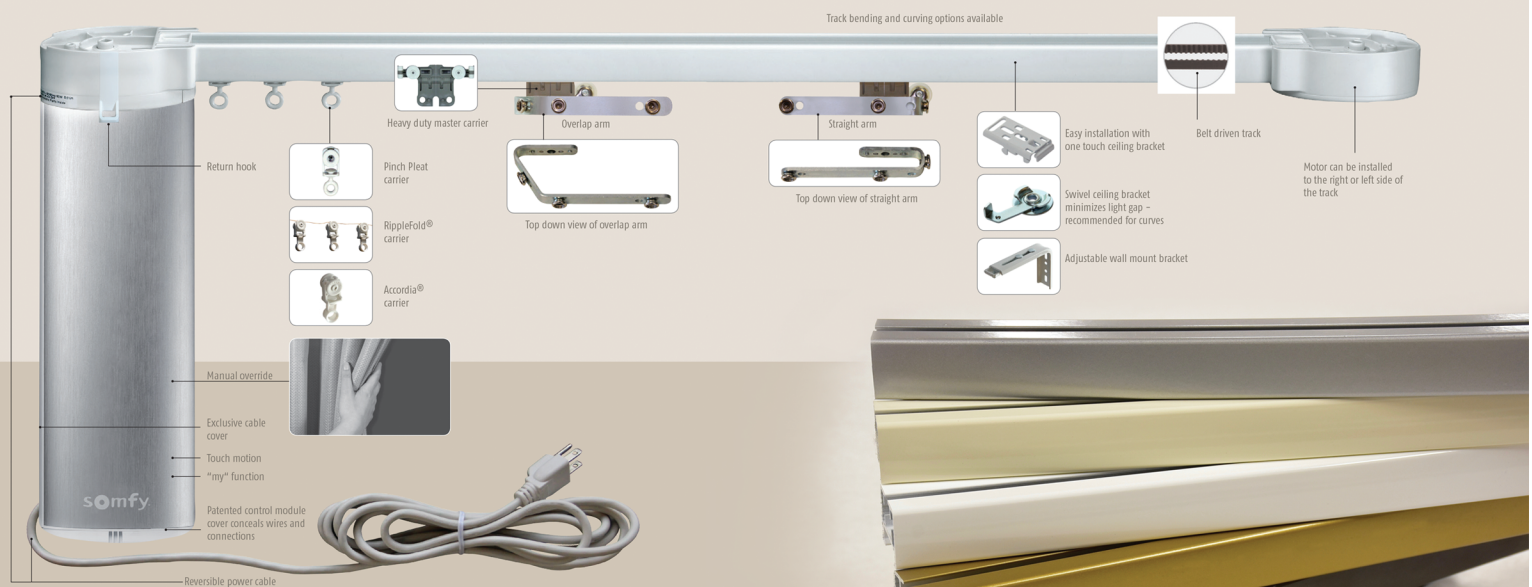

Flexibility

- Patented flexible master carrier reduces friction and is adaptable to various drapery types
- Various control modules allow Glydea® to easily integrate with third party control protocols
- Drapery track is available with custom curves and bends
- Exclusive cable cover allows you to reverse cable direction for easier access to power
- Adjustable speed control

Efficient

- Touch motion allows the user to activate the motorized drapery simply by pulling on the fabric. Two sensitivity settings available
- Manual override disengages the motor when the drapery is adjusted manually. This is ideal for power outages and also protects the fabric from damage
- My function allows user to set a preferred drapery openness position for quick access

Easy Installation

- Spring loaded one-touch hardware (wall and ceiling mount)
- On center opening tracks, motor can be installed to the right or to the left side of the track
- Automatic or adjustable limit setting
- Inverse (top mount) option allows the motor to be installed above the track.

Quiet

- Motor design and advanced high performance belt drive system provide quiet operation (<44dBA)

Glydea®, the difference is in the details:

The sophistication of Glydea® is reflected in the simple form and sleek lines of the motor and the track.

Lancaster & Associates
I N C O R P O R A T E D

L&A provides our Glydea tracks in multiple powder-coated colors to complement your pole finish.