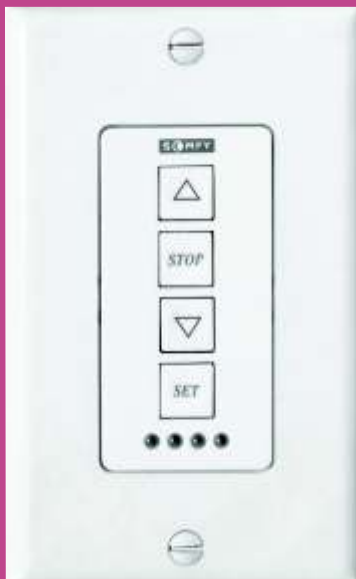

Telis Impresario Chronis Silver
Radio Technology Somfy®

Instantly Create Privacy

Decora Wireless Wall Switch
Radio Technology Somfy®

Somfy is your solution...

One touch privacy helps create the ideal environment whether preparing for a bath, relaxing in bed or enjoying time with the family at home. And with the battery powered Decora wireless wall switch, window coverings may be controlled when entering or exiting a room, just like the lights. The switch may be seamlessly installed without wiring next to any light switch or stand alone, and is never misplaced.