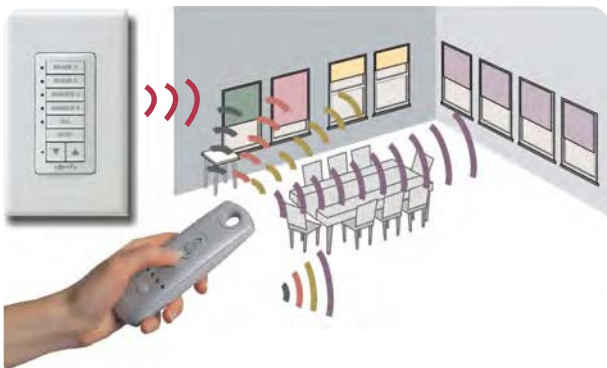

INDIVIDUAL AND GROUP CONTROL

Multi-channel control: Allows assignment of channels to either an individual window covering or a group of window coverings. The available number corresponds with the number of available channels. (maximum 16 channels available with Telis 16 RTS)