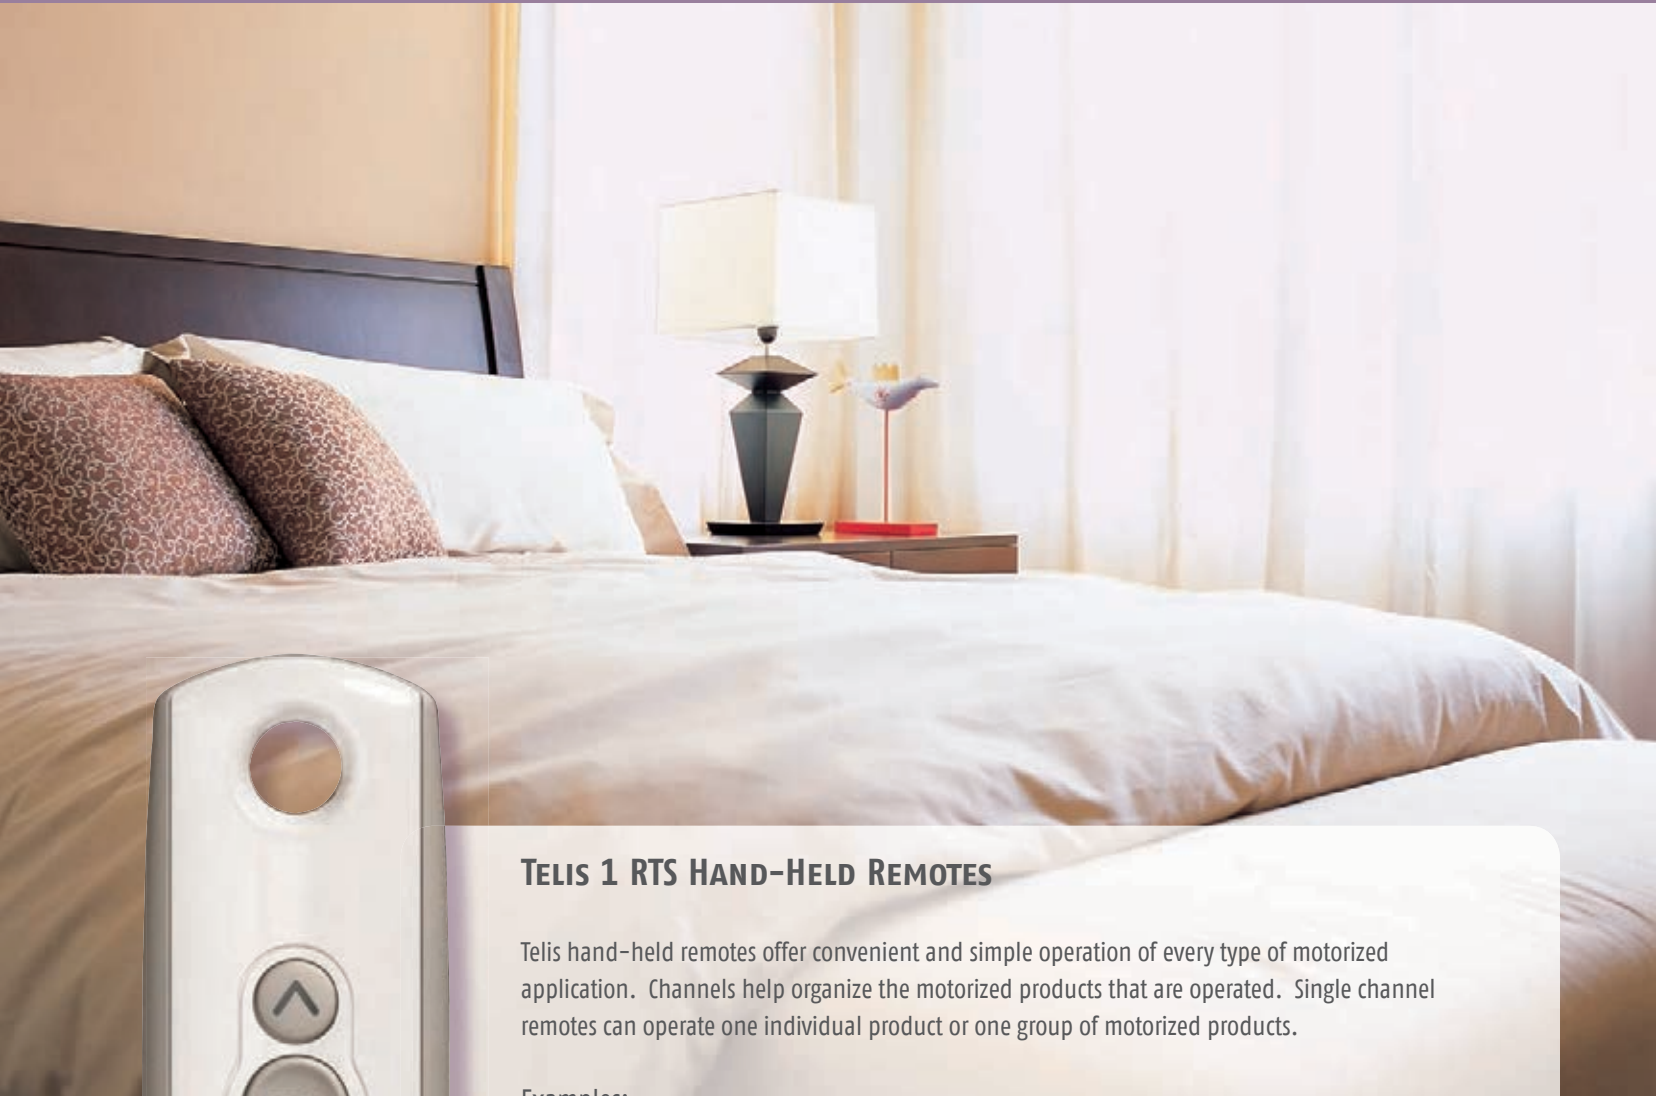

HAND-HELD REMOTES

TELIS 1 RTS HAND-HELD REMOTES

Telis hand-held remotes offer convenient and simple operation of every type of motorized application. Channels help organize the motorized products that are operated. Single channel remotes can operate one individual product or one group of motorized products.