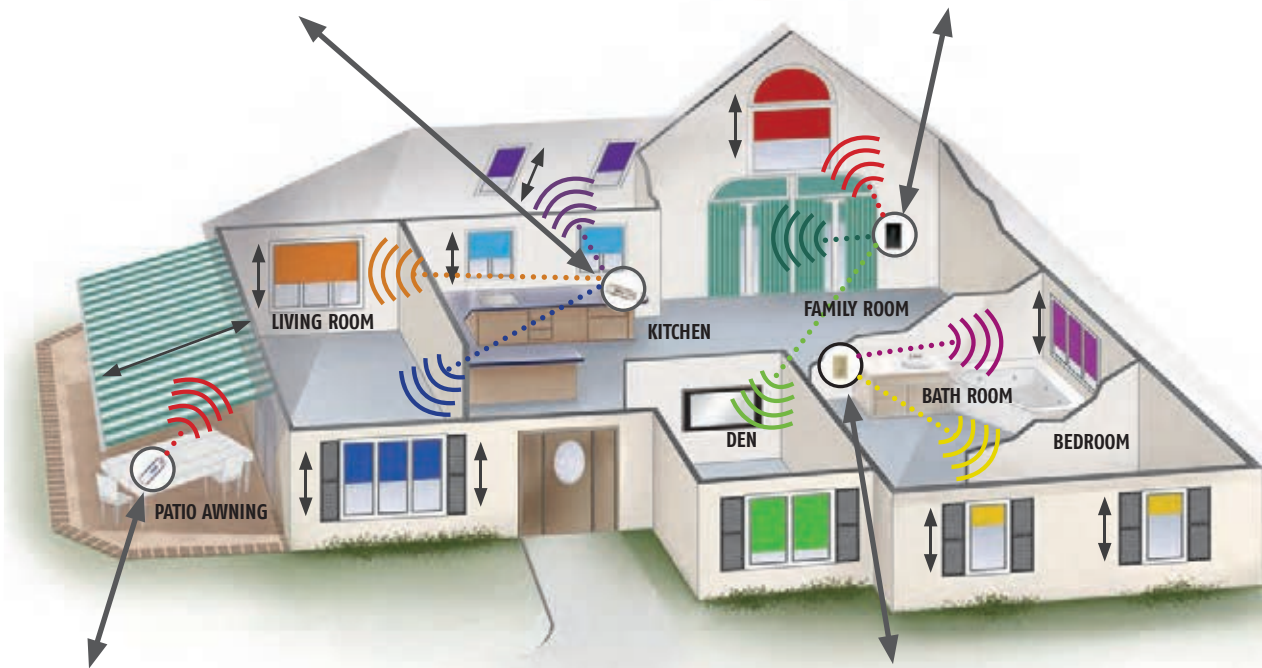

- Hand-held remotes
- Wireless wall switches
- Table top controls
- Timers
- Sun sensors
- Wind sensors

Additionally, the remote operation provided by RTS has a strong range of 65 feet and travels through walls. For example, you can close all the motorized shades on the second floor of your home, from the comfort of your couch or extend the motorized awning on your deck without having to go outside.

Because RTS is omnidirectional, controlling motorized products is easy. This means that you don't necessarily have to be in the same room of your motorized product(s) in order to operate it. As long as the motorized product is within 65 feet of the control, it will respond to your command.

Telis 4 RTS Pure

Use a multi-channel RTS hand-held remote to control various motorized applications in a home

- Channel 1:** Group control of the 2 motorized skylights in the kitchen.
- Channel 2:** Individual control of the south facing motorized shade in the living room
- Channel 3:** Individual control of the north facing motorized shade in the living room
- Channel 4:** Individual control of the motorized awning on the patio
- Channel 5:** Group control of all products on channels 1-4

DecoFlex WireFree™ 4 RTS Lounge

- Channel 1:** Individual control of the motorized shade in family room
- Channel 2:** Individual control of the motorized drapery in the family room
- Channel 3:** Individual control of the motorized shade in the den
- Channel 4:** Group control of all motorized applications in the house