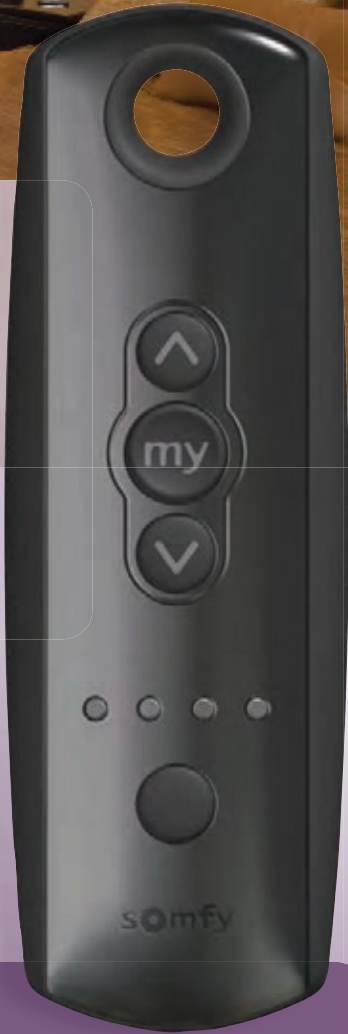

Examples:

- Use channel one for your motorized awning.
- Use channel two for the motorized drapery in your living room.
- Use channel three for the motorized shades in your dining room.
- Use channel four for the motorized roman shades in the kitchen.
- Use the fifth channel as a master to activate all of your motorized products.

TELIS 4
RTS PATIO
1810645

TELIS 4 RTS LOUNGE
ACTUAL SIZE
1810652

HAND-HELD REMOTES

TELIS MODULIS RTS HAND-HELD REMOTES

Experience the added benefit of a center scroll-wheel that provides precision tilting of blind slats or sheer horizontal vanes. The up and down arrows also raise and lower the motorized products. Available in single and five channel versions.