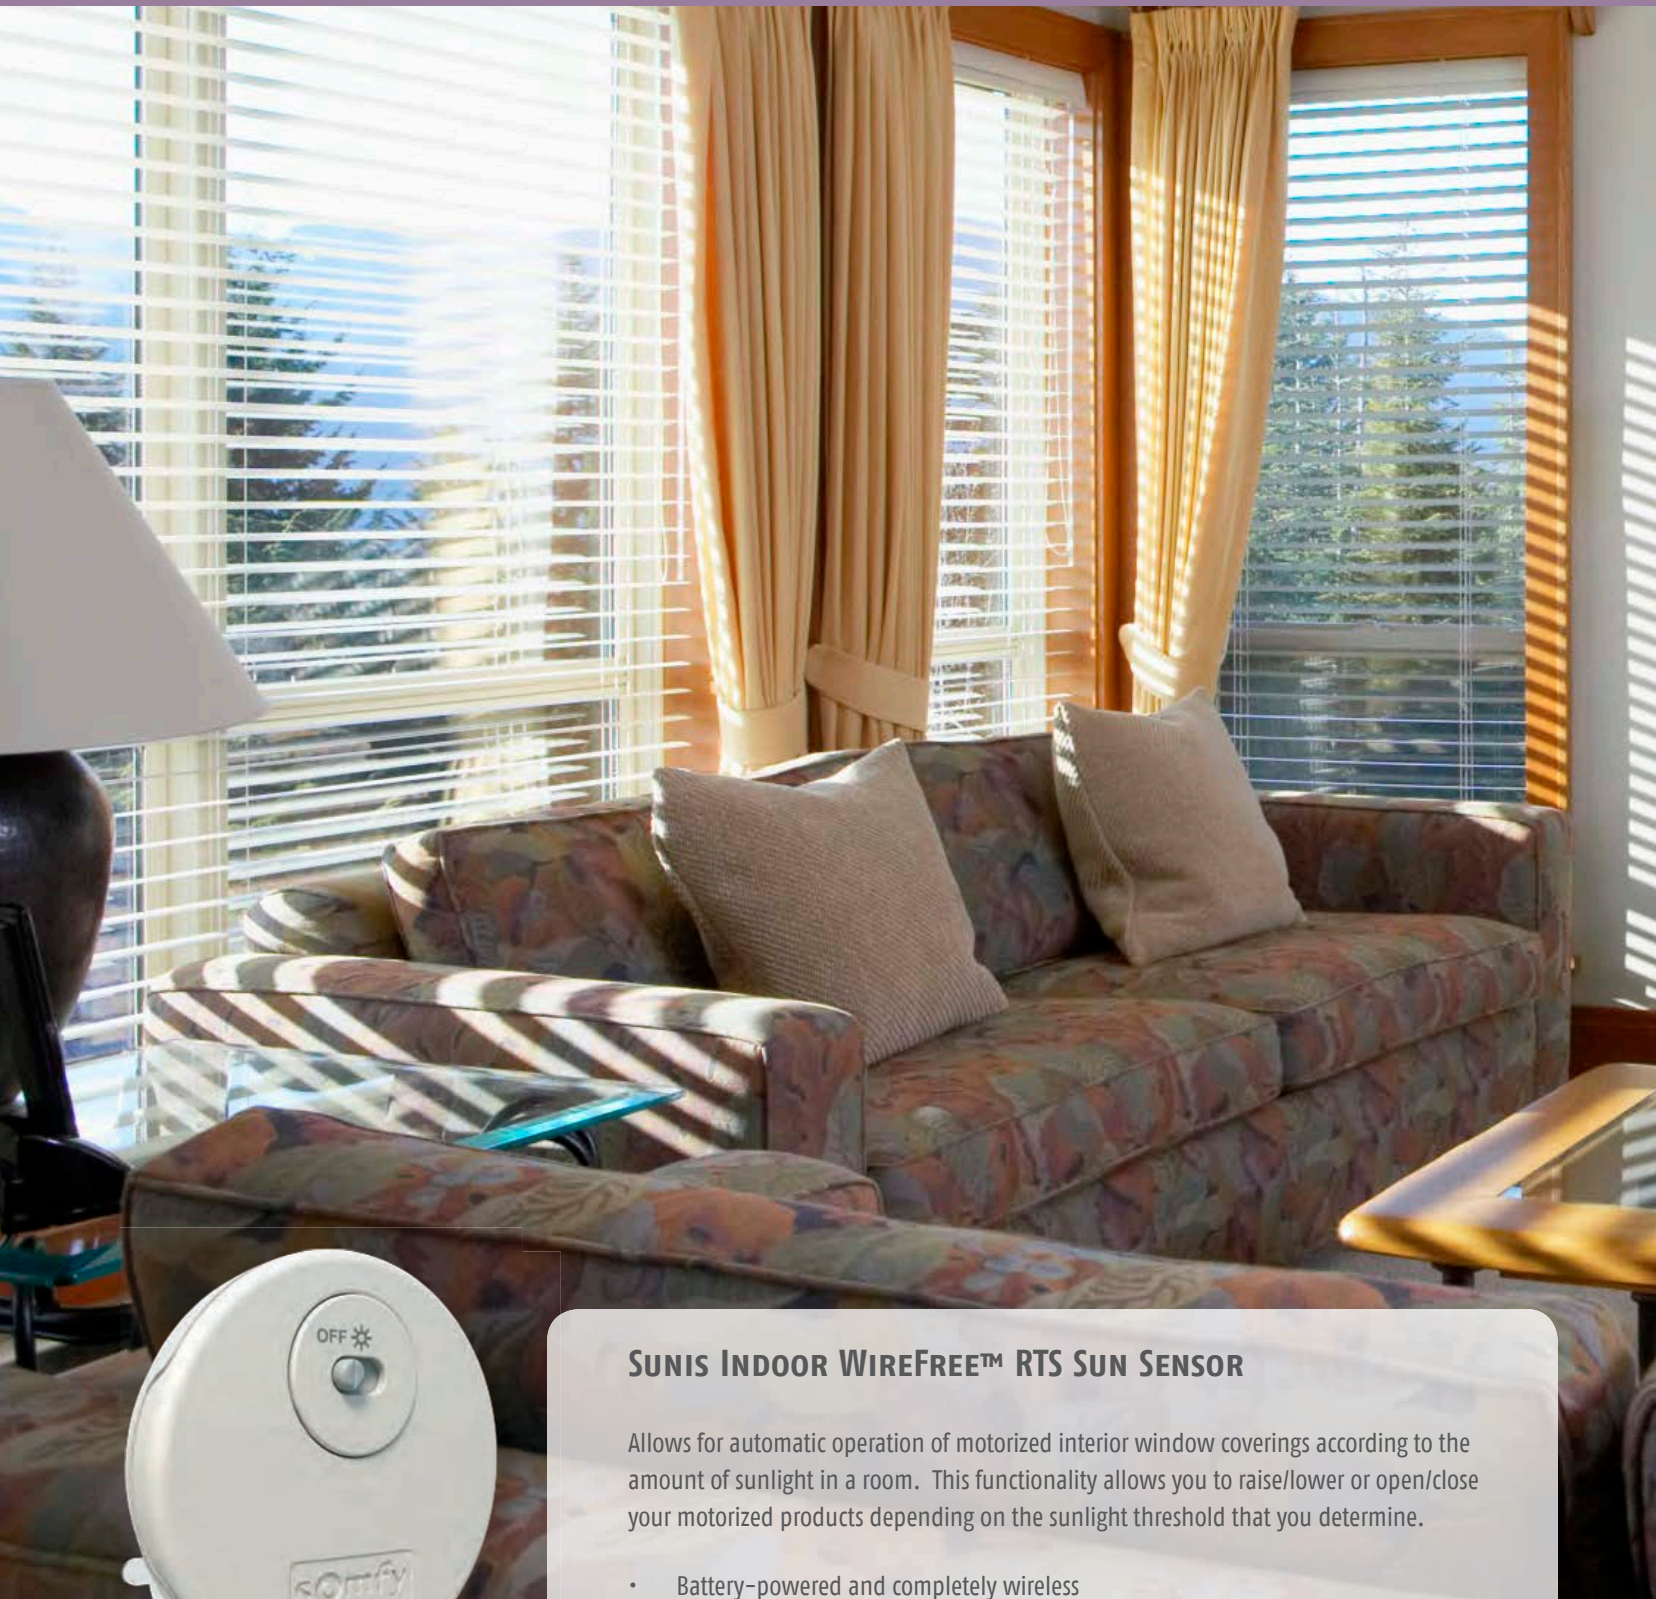

INDOOR SENSORS

SUNIS INDOOR WIREFREE™ RTS SUN SENSOR

Allows for automatic operation of motorized interior window coverings according to the amount of sunlight in a room. This functionality allows you to raise/lower or open/close your motorized products depending on the sunlight threshold that you determine.

- Battery-powered and completely wireless
- Easily mounts on the inside of a window or on the window sill
- Saves energy and reduces heat gain/loss depending on seasonal preferences
- Protects furnishings from damaging UV rays...automatically
- Off-white color

SUNIS INDOOR
WIREFREE™ RTS
9013707
ACTUAL SIZE