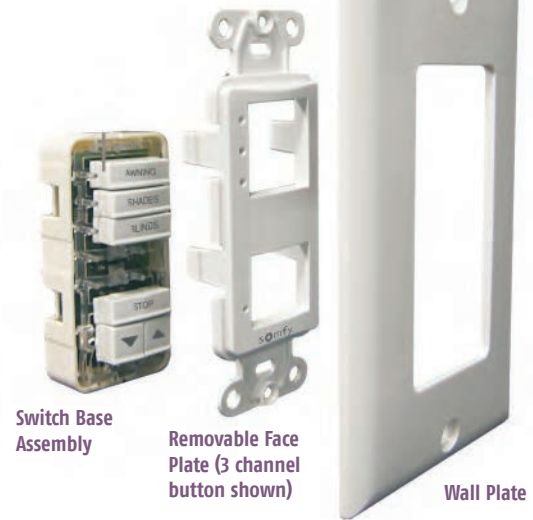

Quick and Easy Personalization

Switch Base Assembly

Removable Face Plate (3 channel button shown)

Wall Plate

Command Buttons:

Note: The Open and Close buttons are for use with interior window covering, exterior solar screen shade, and rolling shutter applications. They are not for use with awning applications.