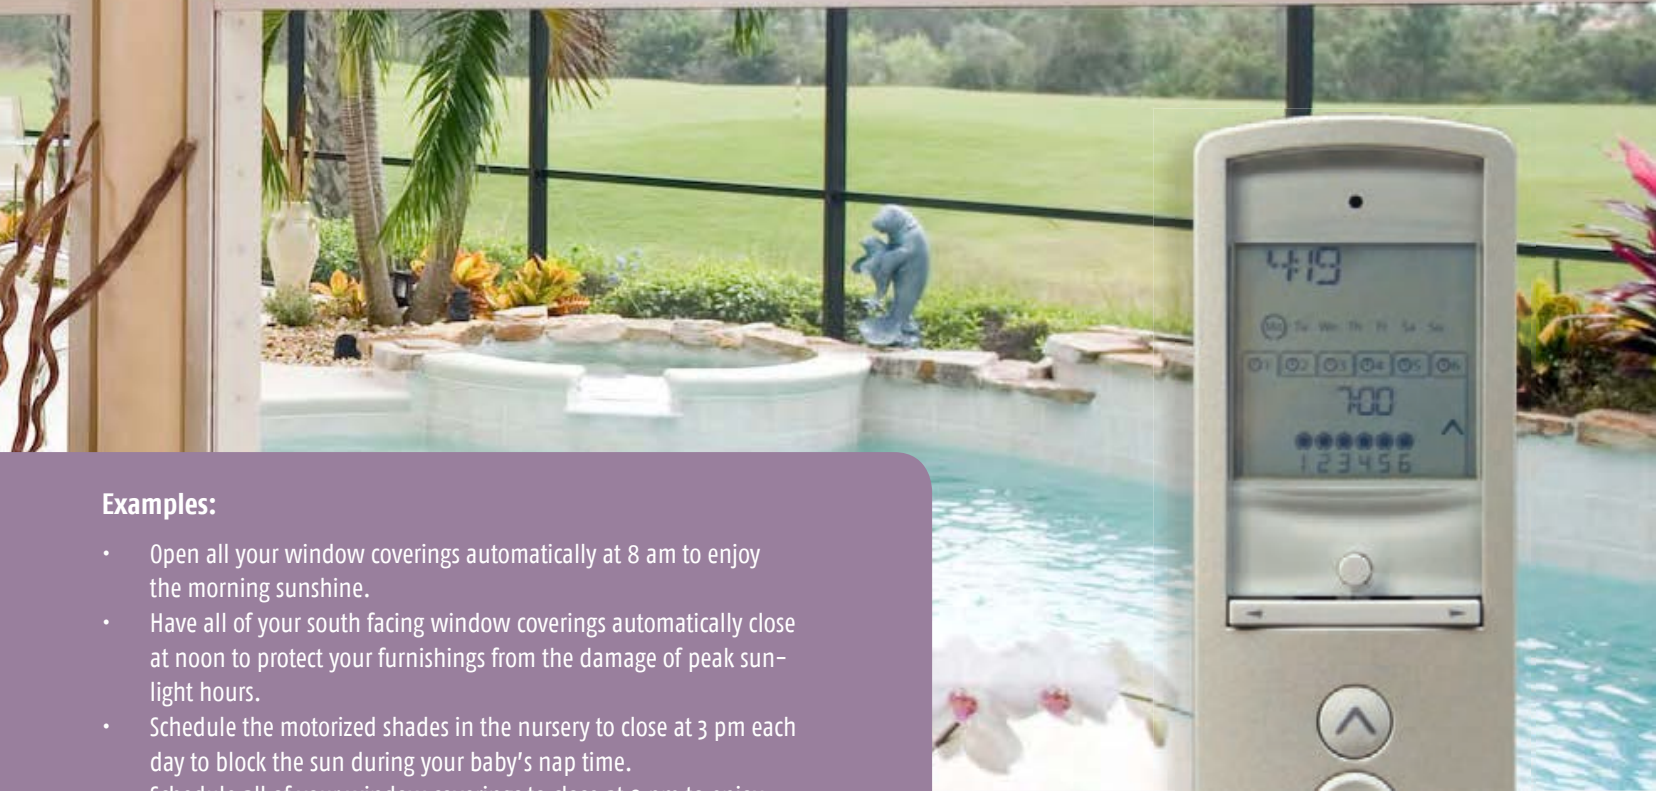

DecoFlex WireFree™ RTS
TABLE TOP ACCESSORY
SILVER FINISH
ACTUAL SIZE
1810972

DecoFlex WireFree™ RTS
TABLE TOP ACCESSORY
LOUNGE FINISH
ACTUAL SIZE
1811051

TIMERS

TELIS 6 CHRONIS RTS
PURE FINISH
ACTUAL SIZE
1805217

Timers take motorized interior and exterior window coverings to the next level because they allow you to program their operation...making it automatic! This means that you can schedule your motorized window coverings, awnings and/or rolling shutters to open or close at pre-determined times. This feature allows you to really make your motorized products work for you!

Examples:

- Open all your window coverings automatically at 8 am to enjoy the morning sunshine.
- Have all of your south facing window coverings automatically close at noon to protect your furnishings from the damage of peak sunlight hours.
- Schedule the motorized shades in the nursery to close at 3 pm each day to block the sun during your baby's nap time.
- Schedule all of your window coverings to close at 9 pm to enjoy privacy in the evening.