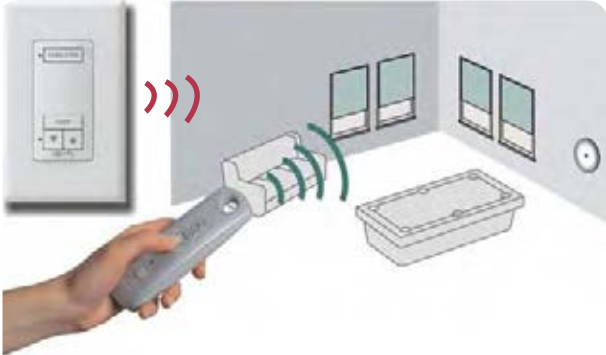

GROUP CONTROL

Single channel control: Controls one group of motorized window covering as a group.