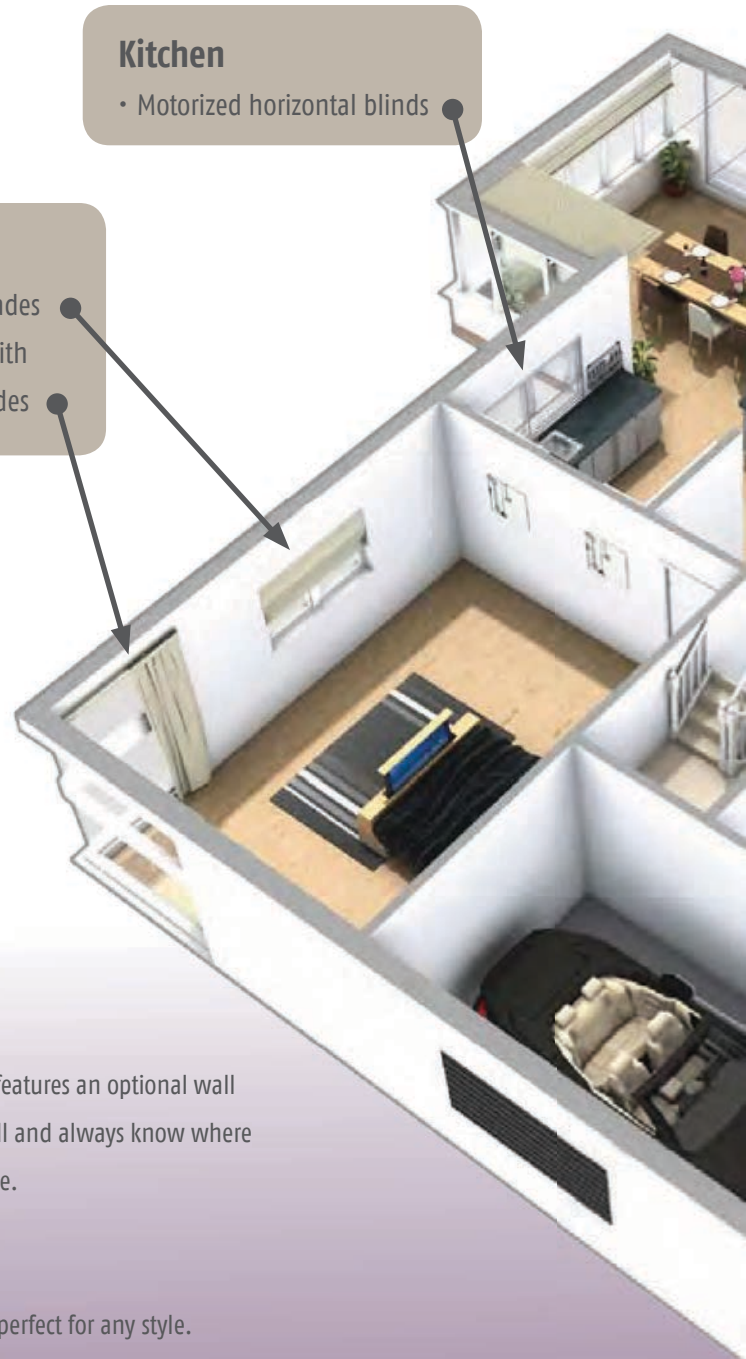

TELIS 16 CHANNEL SILVER
RTS HAND-HELD REMOTE
ACTUAL SIZE
1811082

OPTIONAL CLIP
FOR WALL MOUNTING

Master Bedroom

- Motorized roman shades
- Motorized drapery with motorized roller shades

Kitchen

- Motorized horizontal blinds

The Telis 16 RTS hand-held remote also features an optional wall clip so that you can mount it on the wall and always know where it is and access it with a moment's notice.

Available in two finishes:

Pure finish offers a clean white finish...perfect for any style.