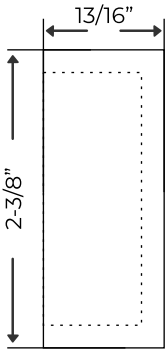

PRODUCT NAME
END CAP
CODE
DC - 291

Satin Brass

Polished Nickel

Brushed Nickel

Satin Brass

Polished Nickel

Brushed Nickel

PRODUCT NAME
RECTANGULAR RING
CODE
DC - 311

PRODUCT NAME
RECTANGULAR
ACRYLIC ROD
CODE
DC - 871