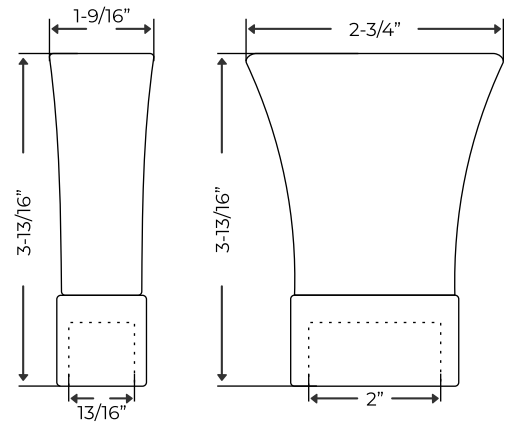

Shown in Black

CODE
DC - 2044
SIZE
Fits - 1" & 1-3/8" Rods

DC - 2044 A
Fits - 1"

DC - 2044 B
Fits - 1-3/8"

Oil Rubbed Bronze

Satin Brass

Polished Chrome

Aged Brass

CODE
DC - 2051
SIZE
Fits - 2" x 13/16" Poles

Brushed Nickel

Satin Brass

Polished Nickel

CODE
DC - 2052

FINISH
Satin Brass

Fits - 2" x 13/16" Poles

Brushed Nickel