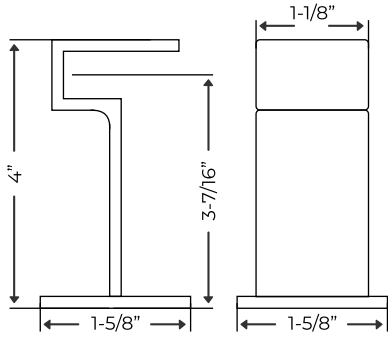

PRODUCT NAME
RECTANGULAR
CRADLE BRACKET
CODE
DC - 261