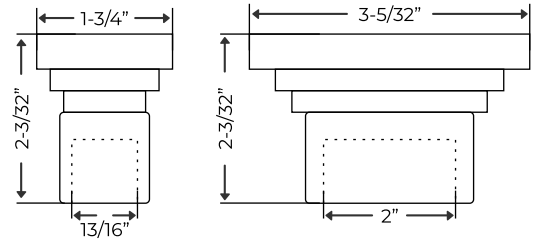

CODE
DC - 2051
SIZE
Fits - 2" x 13/16" Poles

Brushed Nickel

Satin Brass

Polished Nickel

CODE
DC - 2052

FINISH
Satin Brass

Fits - 2" x 13/16" Poles

Brushed Nickel