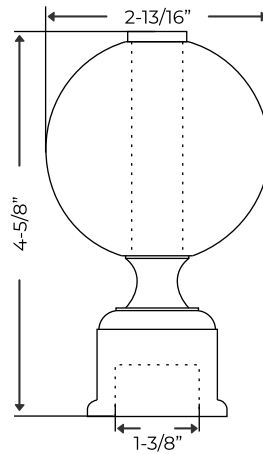

Shown in Satin Brass

CODE
DC - 2040
SIZE
Fits - 1-3/8" & 2" Rods

DC - 2040 B
Fits - 1-3/8"

DC - 2040 C
Fits - 2"

Black

Aged Brass

Polished Chrome

Oil Rubbed Bronze

Green Antique

Black Nickel

Shown in Black

CODE
DC - 2043
SIZE
Fits - 1-3/8" & 2" Rods

DC - 2043 B
Fits - 1-3/8"

DC - 2043 C
Fits - 2"

Oil Rubbed Bronze

Satin Brass

Shown in Black

CODE
DC - 2044
SIZE
Fits - 1" & 1-3/8" Rods

DC - 2044 A
Fits - 1"

DC - 2044 B
Fits - 1-3/8"

Oil Rubbed Bronze

Satin Brass

Polished Chrome

Aged Brass

CODE
DC - 2051
SIZE
Fits - 2" x 13/16" Poles

Brushed Nickel

Satin Brass

Polished Nickel

CODE
DC - 2052

FINISH
Satin Brass

Fits - 2" x 13/16" Poles

Brushed Nickel