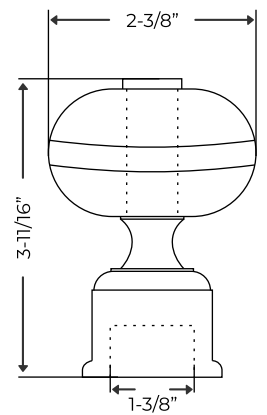

Shown in Satin Brass

CODE
DC - 2040
SIZE
Fits - 1-3/8" & 2" Rods

DC - 2040 B
Fits - 1-3/8"

DC - 2040 C
Fits - 2"

Black

Aged Brass

Polished Chrome

Oil Rubbed Bronze

Green Antique

Black Nickel

Shown in Black

CODE
DC - 2043
SIZE
Fits - 1-3/8" & 2" Rods

DC - 2043 B
Fits - 1-3/8"

DC - 2043 C
Fits - 2"

Oil Rubbed Bronze

Satin Brass

Shown in Black

CODE
DC - 2044
SIZE
Fits - 1" & 1-3/8" Rods

DC - 2044 A
Fits - 1"

DC - 2044 B
Fits - 1-3/8"

Oil Rubbed Bronze

Satin Brass

Polished Chrome

Aged Brass

CODE
DC - 2051
SIZE
Fits - 2" x 13/16" Poles

Brushed Nickel

Satin Brass

Polished Nickel

CODE
DC - 2052

FINISH
Satin Brass

Fits - 2" x 13/16" Poles

Brushed Nickel