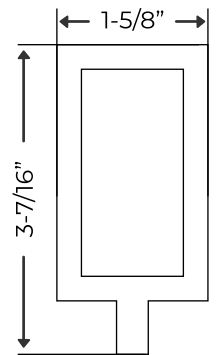

PRODUCT NAME
RECTANGULAR RING
CODE
DC - 311