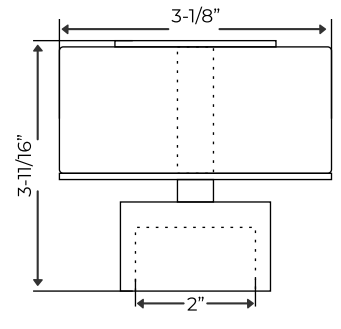

Shown in Satin Brass

CODE
DC - 2040
SIZE
Fits - 1-3/8" & 2" Rods

DC - 2040 B
Fits - 1-3/8"

DC - 2040 C
Fits - 2"

Black

Aged Brass

Polished Chrome

Oil Rubbed Bronze