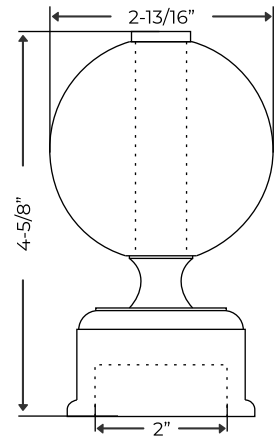

Shown in Satin Brass

CODE
DC - 2040
SIZE
Fits - 1-3/8" & 2" Rods

DC - 2040 B
Fits - 1-3/8"

DC - 2040 C
Fits - 2"

Black

Aged Brass

Polished Chrome

Oil Rubbed Bronze

Green Antique

Black Nickel

Shown in Black

CODE
DC - 2043
SIZE
Fits - 1-3/8" & 2" Rods

DC - 2043 B
Fits - 1-3/8"

DC - 2043 C
Fits - 2"

Oil Rubbed Bronze

Satin Brass

Shown in Black

CODE
DC - 2044
SIZE
Fits - 1" & 1-3/8" Rods

DC - 2044 A
Fits - 1"

DC - 2044 B
Fits - 1-3/8"

Oil Rubbed Bronze

Satin Brass

Polished Chrome

Aged Brass

CODE
DC - 2051
SIZE
Fits - 2" x 13/16" Poles

Brushed Nickel

Satin Brass

Polished Nickel

CODE
DC - 2052

FINISH
Satin Brass

Fits - 2" x 13/16" Poles

Brushed Nickel