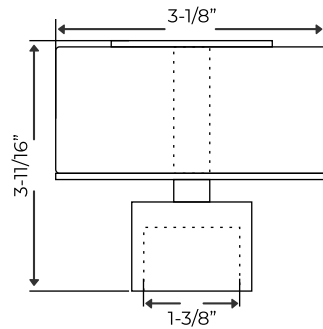

Shown in Satin Brass

CODE
DC - 2040
SIZE
Fits - 1-3/8" & 2" Rods

DC - 2040 B
Fits - 1-3/8"

DC - 2040 C
Fits - 2"

Black

Aged Brass

Polished Chrome

Oil Rubbed Bronze