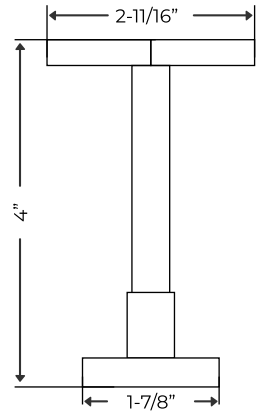

Black

Satin Brass

Polished Chrome

Aged Brass

Oil Rubbed Bronze