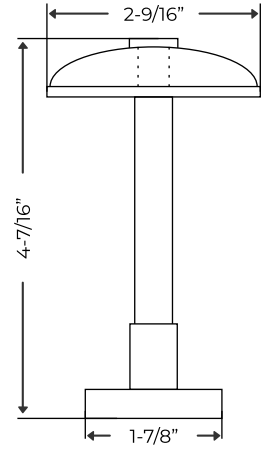

Black

Satin Brass

Brushed Nickel

Aged Brass

Oil Rubbed Bronze