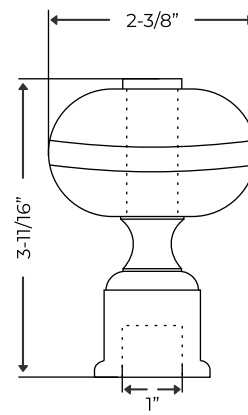

Shown in Satin Brass

CODE
DC - 2040
SIZE
Fits - 1-3/8" & 2" Rods

DC - 2040 B
Fits - 1-3/8"

DC - 2040 C
Fits - 2"

Black

Aged Brass

Polished Chrome

Oil Rubbed Bronze

Green Antique

Black Nickel

Shown in Black

CODE
DC - 2043
SIZE
Fits - 1-3/8" & 2" Rods

DC - 2043 B
Fits - 1-3/8"

DC - 2043 C
Fits - 2"

Oil Rubbed Bronze

Satin Brass

Shown in Black

CODE
DC - 2044
SIZE
Fits - 1" & 1-3/8" Rods

DC - 2044 A
Fits - 1"

DC - 2044 B
Fits - 1-3/8"

Oil Rubbed Bronze

Satin Brass

Polished Chrome

Aged Brass

CODE
DC - 2051
SIZE
Fits - 2" x 13/16" Poles

Brushed Nickel

Satin Brass

Polished Nickel

CODE
DC - 2052

FINISH
Satin Brass

Fits - 2" x 13/16" Poles

Brushed Nickel