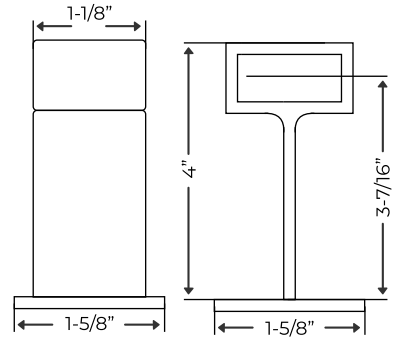

Satin Brass

Polished Nickel

Brushed Nickel

PRODUCT NAME
RECTANGULAR
LOOP BRACKET
CODE
DC - 262

Satin Brass

Polished Nickel

Brushed Nickel

PRODUCT NAME
RECTANGULAR WIDE
LOOP BRACKET
CODE
DC - 263