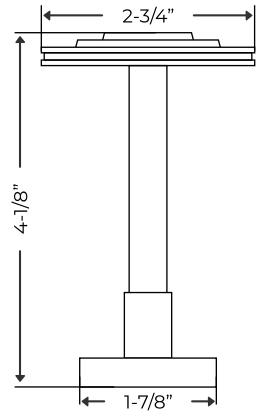

CODE
DC - 523

Black

Satin Brass

Polished Chrome

Aged Brass

Oil Rubbed Bronze

SPECIAL ORDER FINISHES