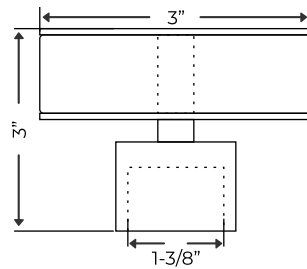

DC - 2041 B
Fits - 1-3/8"