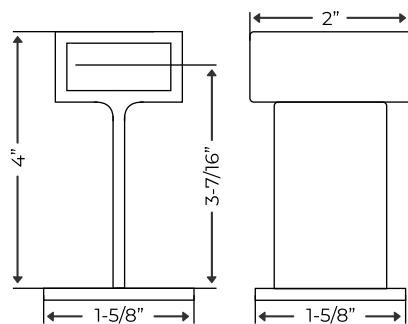

Satin Brass

Polished Nickel

Brushed Nickel

PRODUCT NAME
RECTANGULAR
LOOP BRACKET
CODE
DC - 262

Satin Brass

Polished Nickel

Brushed Nickel

PRODUCT NAME
RECTANGULAR WIDE
LOOP BRACKET
CODE
DC - 263