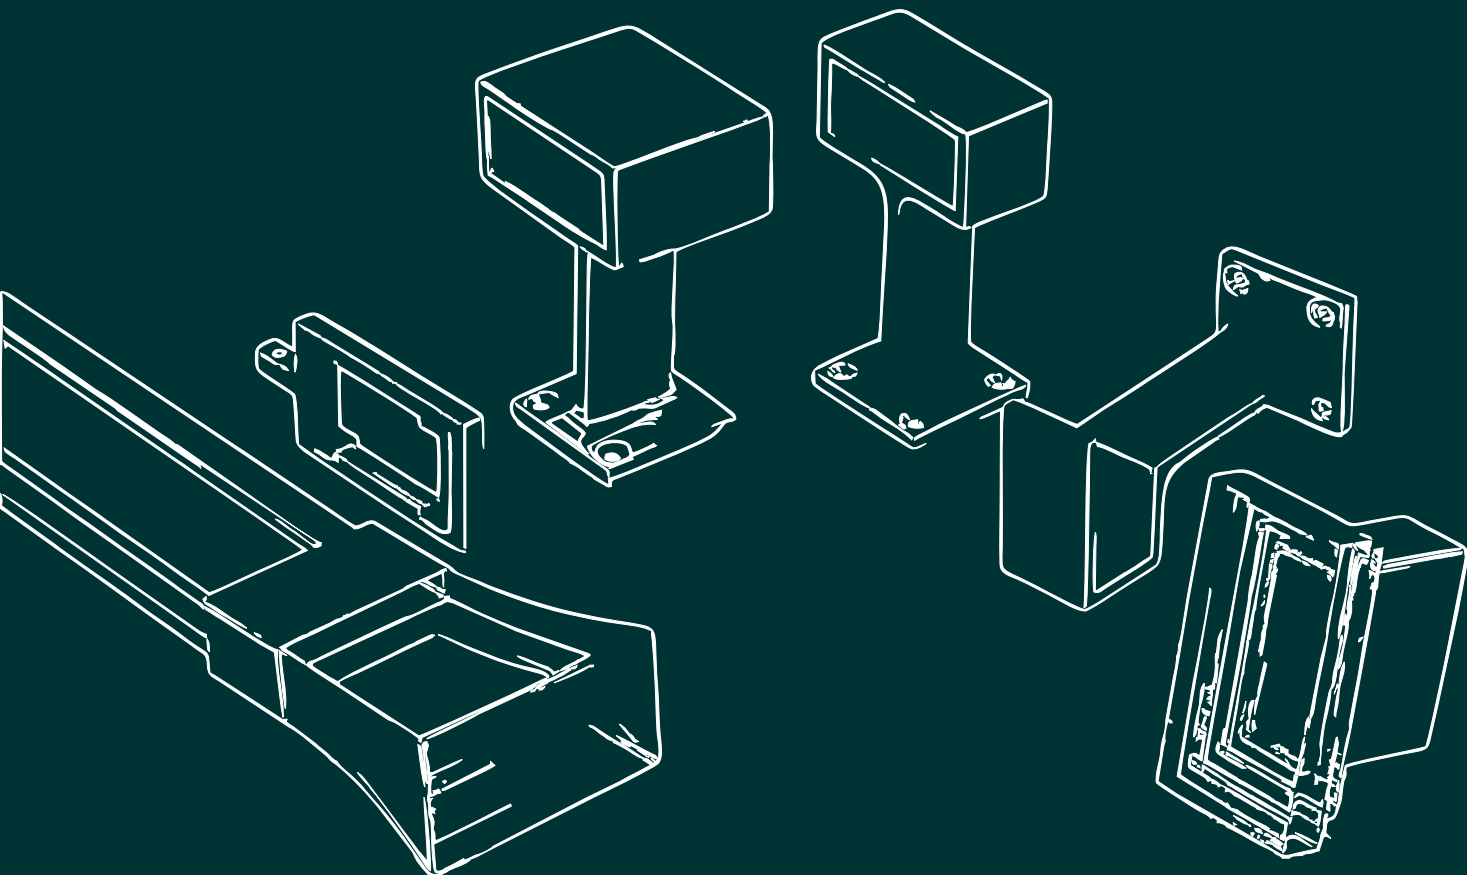

THE TOUCH
OF REFINEMENT
TO THE OVERALL LOOK

Drapery Hardware

deco&deco

www.decondeco.com