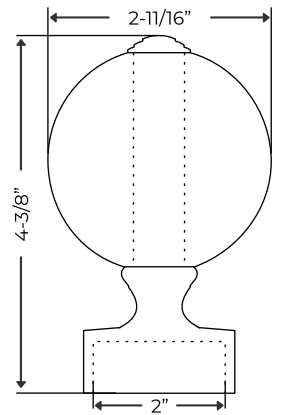

Shown in Satin Brass

CODE
DC - 2040
SIZE
Fits - 1-3/8" & 2" Rods

DC - 2040 B
Fits - 1-3/8"

DC - 2040 C
Fits - 2"

Black

Aged Brass

Polished Chrome

Oil Rubbed Bronze

Polished Brass

Polished Nickel

Green Antique

Black Nickel

Shown in Black

CODE
DC - 2042
SIZE
Fits - 1-3/8" & 2" Rods

DC - 2042 B
Fits - 1-3/8"

DC - 2042 C
Fits - 2"

Green Antique

Black Nickel

Shown in Black

CODE
DC - 2043
SIZE
Fits - 1-3/8" & 2" Rods

DC - 2043 B
Fits - 1-3/8"

DC - 2043 C
Fits - 2"

Oil Rubbed Bronze

Satin Brass

Shown in Black

CODE
DC - 2044
SIZE
Fits - 1" & 1-3/8" Rods

DC - 2044 A
Fits - 1"

DC - 2044 B
Fits - 1-3/8"

Oil Rubbed Bronze

Satin Brass

Polished Chrome

Aged Brass