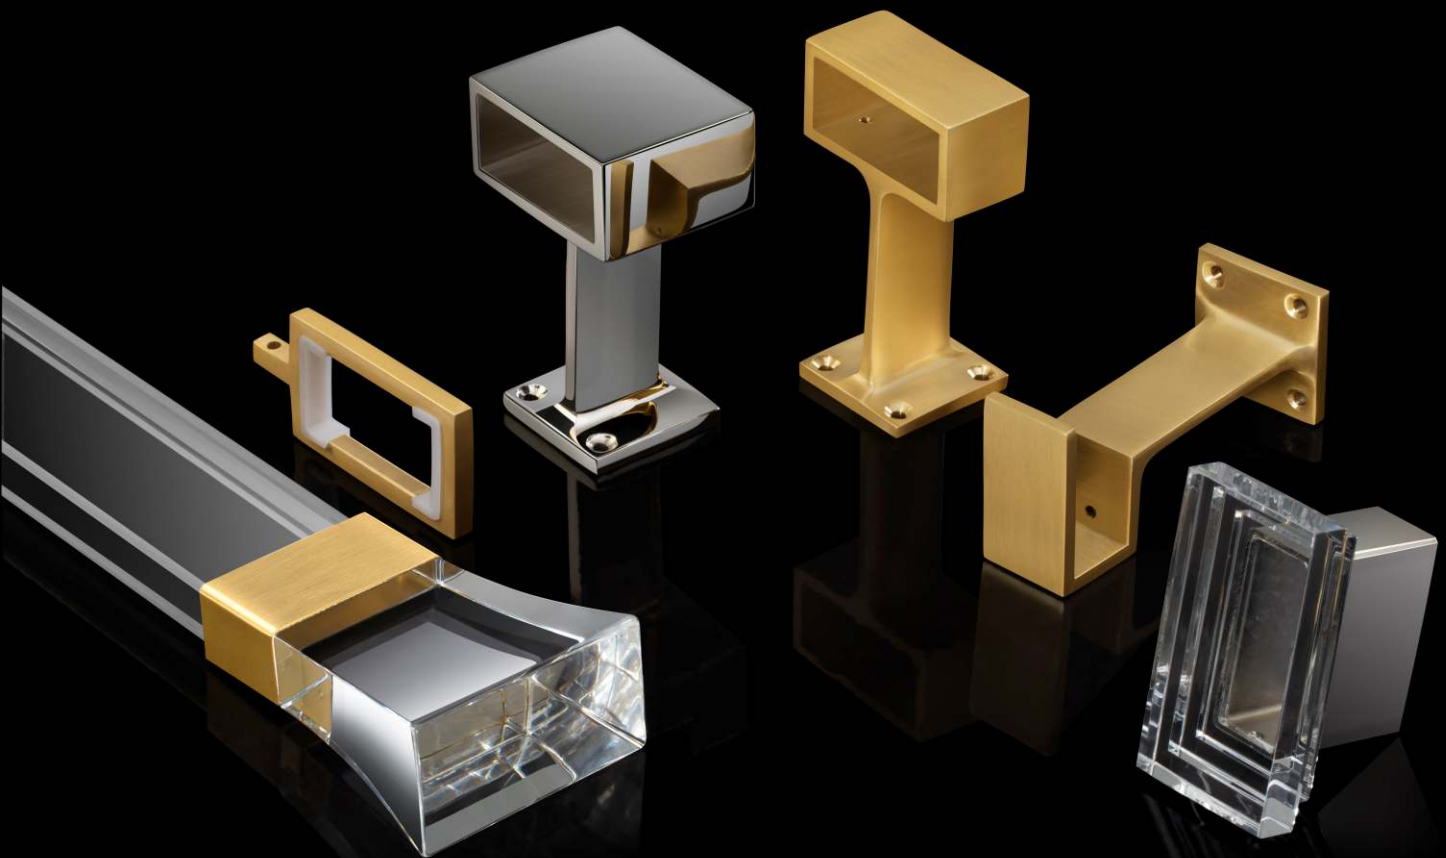

Shown in Black

CODE
DC - 2044
SIZE
Fits - 1" & 1-3/8" Rods

DC - 2044 A
Fits - 1"

DC - 2044 B
Fits - 1-3/8"

Oil Rubbed Bronze

Satin Brass

Polished Chrome

Aged Brass

Brushed Nickel

SPECIAL ORDER FINISHES

Polished Brass

Polished Nickel

Green Antique

Black Nickel

RECTANGULAR FINIALS AND BRACKETS

The signature element of drapery being the finial, which adds the touch of refinement to the overall look or view of the window are built considering the trends and desires of our clients. Blending both modern and contemporary styles the collection comprises of rectangular acrylics in various tones and shades, our unique solid brass brackets along with the drapery and finial enhances the vista , making it aesthetically appealing.

CODE
DC - 2051
SIZE
Fits - 2" x 13/16" Poles

Brushed Nickel

Satin Brass

Polished Nickel

CODE
DC - 2052

FINISH
Satin Brass

Fits - 2" x 13/16" Poles

Brushed Nickel