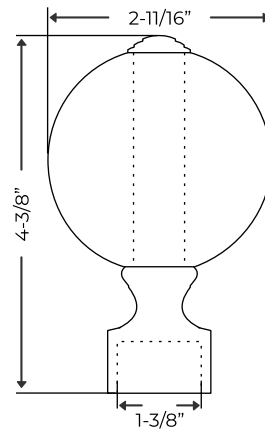

Shown in Satin Brass

CODE
DC - 2040
SIZE
Fits - 1-3/8" & 2" Rods

DC - 2040 B
Fits - 1-3/8"

DC - 2040 C
Fits - 2"

Black

Aged Brass

Polished Chrome

Oil Rubbed Bronze

Polished Brass

Polished Nickel

Green Antique

Black Nickel

Shown in Black

CODE
DC - 2042
SIZE
Fits - 1-3/8" & 2" Rods

DC - 2042 B
Fits - 1-3/8"

DC - 2042 C
Fits - 2"

Green Antique

Black Nickel

Shown in Black

CODE
DC - 2043
SIZE
Fits - 1-3/8" & 2" Rods

DC - 2043 B
Fits - 1-3/8"

DC - 2043 C
Fits - 2"

Oil Rubbed Bronze

Satin Brass

Shown in Black

CODE
DC - 2044
SIZE
Fits - 1" & 1-3/8" Rods

DC - 2044 A
Fits - 1"

DC - 2044 B
Fits - 1-3/8"

Oil Rubbed Bronze

Satin Brass

Polished Chrome

Aged Brass