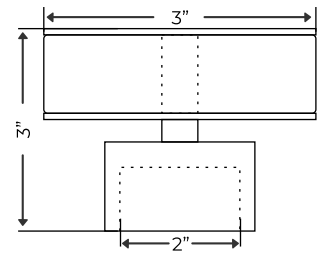

DC - 2041 C
Fits - 2"

Black

Aged Brass

Polished Chrome

Oil Rubbed Bronze

Brushed Nickel