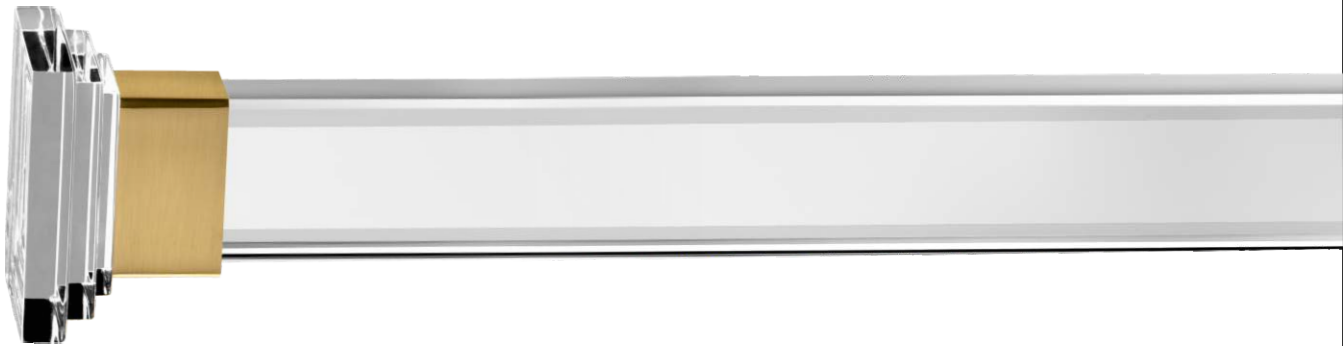

CODE
DC - 2051
SIZE
Fits - 2" x 13/16" Poles

Brushed Nickel

Satin Brass

Polished Nickel

CODE
DC - 2052

FINISH
Satin Brass

Fits - 2" x 13/16" Poles

Brushed Nickel