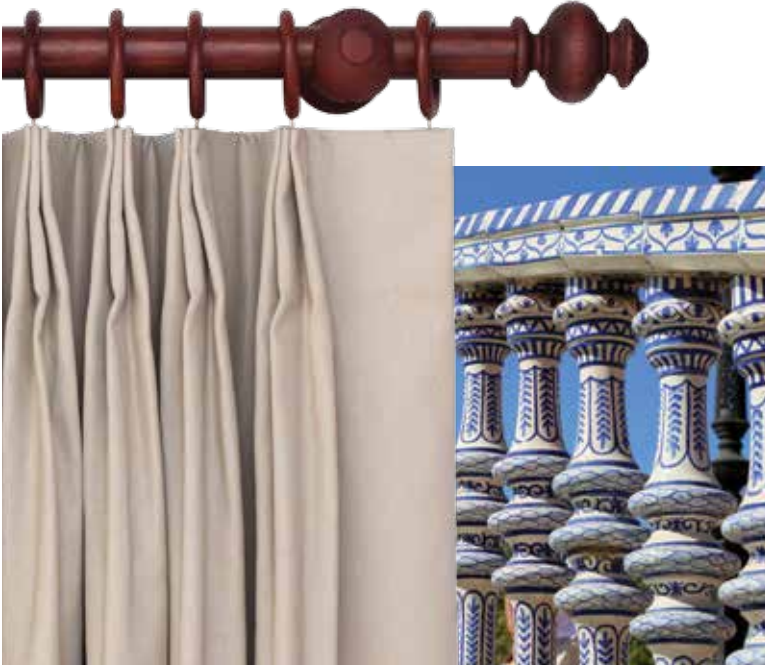

Seville

▲ SEVILLE Collection - 1 3/8" Wood Pole Sets

MORE ABOUT FOREST DECORATIVE WOOD?

Scan the QR Code or go to forestdh.com

Strong and beautiful **DECORATIVE WOOD COLLECTIONS**

Forest offers three collections of solid wood drapery hardware for you to choose from. Seville is a collection of poles in 1 3/8" diameter. The Cordoba collection with a 2" diameter is available in pole sets, traversing or as a motorized hardware solution. At 2 3/4", Granada is our largest diameter wood drapery hardware collection. Like Cordoba, Granada can be used as a pole set, traversing or a motorized treatment.

Cordoba

Granada

▲ CORDOBA Collection - 2" Wood Pole Sets

▲ GRANADA Collection - 2 3/4" Wood Pole Sets

SEVILLE CORDOBA CORDOBA TRAVERSING GRANADA GRANADA TRAVERSING

Seville Collection

1 3/8" WOOD POLE SET

Recommended weight is 4 lbs/ft. depending on application.