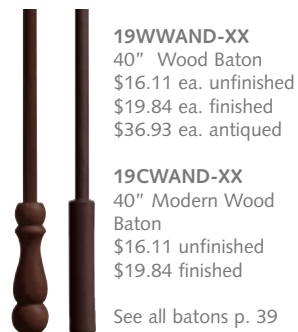

1151ZEN-XX
Zenith Finial
\$30.04 ea. unfinished
\$44.60 ea. finished

SEVILLE **CORDOBA** CORDOBA TRAVERSING GRANADA GRANADA TRAVERSING

Cordoba Collection

2" WOOD POLE SET

Recommended weight is 4 lbs./ft. depending on application.

AVAILABLE FINISHES XX = finish color / *Not all components are stocked in Antiqued finishes. Please call for availability.

CORDOBA 2" BRACKETS / RINGS / ROSETTE / BATONS

TRAVERSING

MOTORIZED

Granada Collection

2 3/4" WOOD POLE SET

Recommended weight is 4 lbs/ft. depending on application.

1072SWO-00
2 3/4" Smooth
Stock Length: 13'
\$25.10/ft.

1072RWO-00
2 3/4" Reeded
Stock Length: 13'
\$26.42/ft.

1072RSW-00
2 3/4" Routed Smooth
Stock Length: 13'
\$26.42/ft.